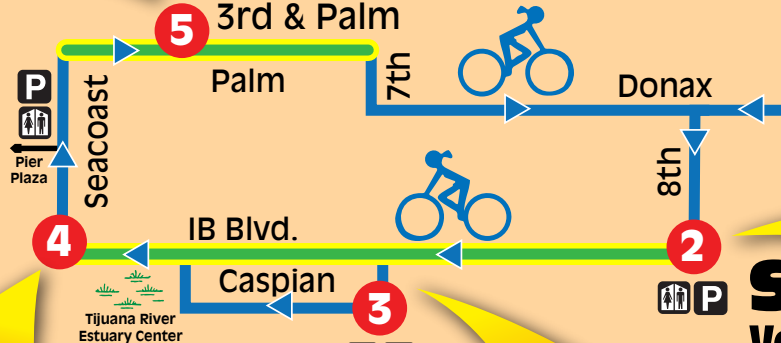

Imperial Beach Arts Bureau Love & Kindness Murals

BIKE TOUR ROUTE

Total distance = 3 miles (map not to scale)

STOP 5
Pacific Realty

3rd & Palm

- Bike Lane
- Parking
- Bathroom

1 START/END
Latter Rain Church

Florence between Palm & Donax

STOP 4
IB Palms Apts.
Seacoast & Ebony
(north alley)

4

STOP 3
Sports Park

4th & IB Blvd.
(south wall of gym)

2

STOP 2
Veterans Park

8th & Elkwood
(north of Library)